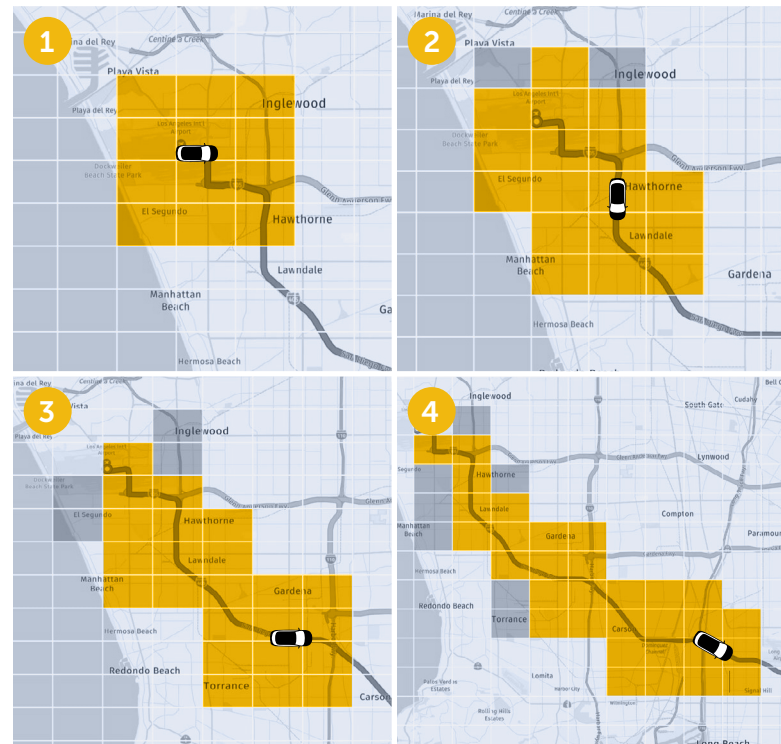

# Incremental Map Updates

## Speed Limits

Abalta's speed limit product based on HERE data delivers up-to-date speed limits along the driven route. The product allows you to monitor driver speeds in real-time and provide alerts when speed limit thresholds are exceeded.

<https://highways.dot.gov/public-roads/winter-2022/05#>

Highlighted tiles represent sections of the map downloaded from Abalta's Map Delivery Network as the vehicle drives the indicated route. Note that the least recently used maps tiles are replaced with new tiles.